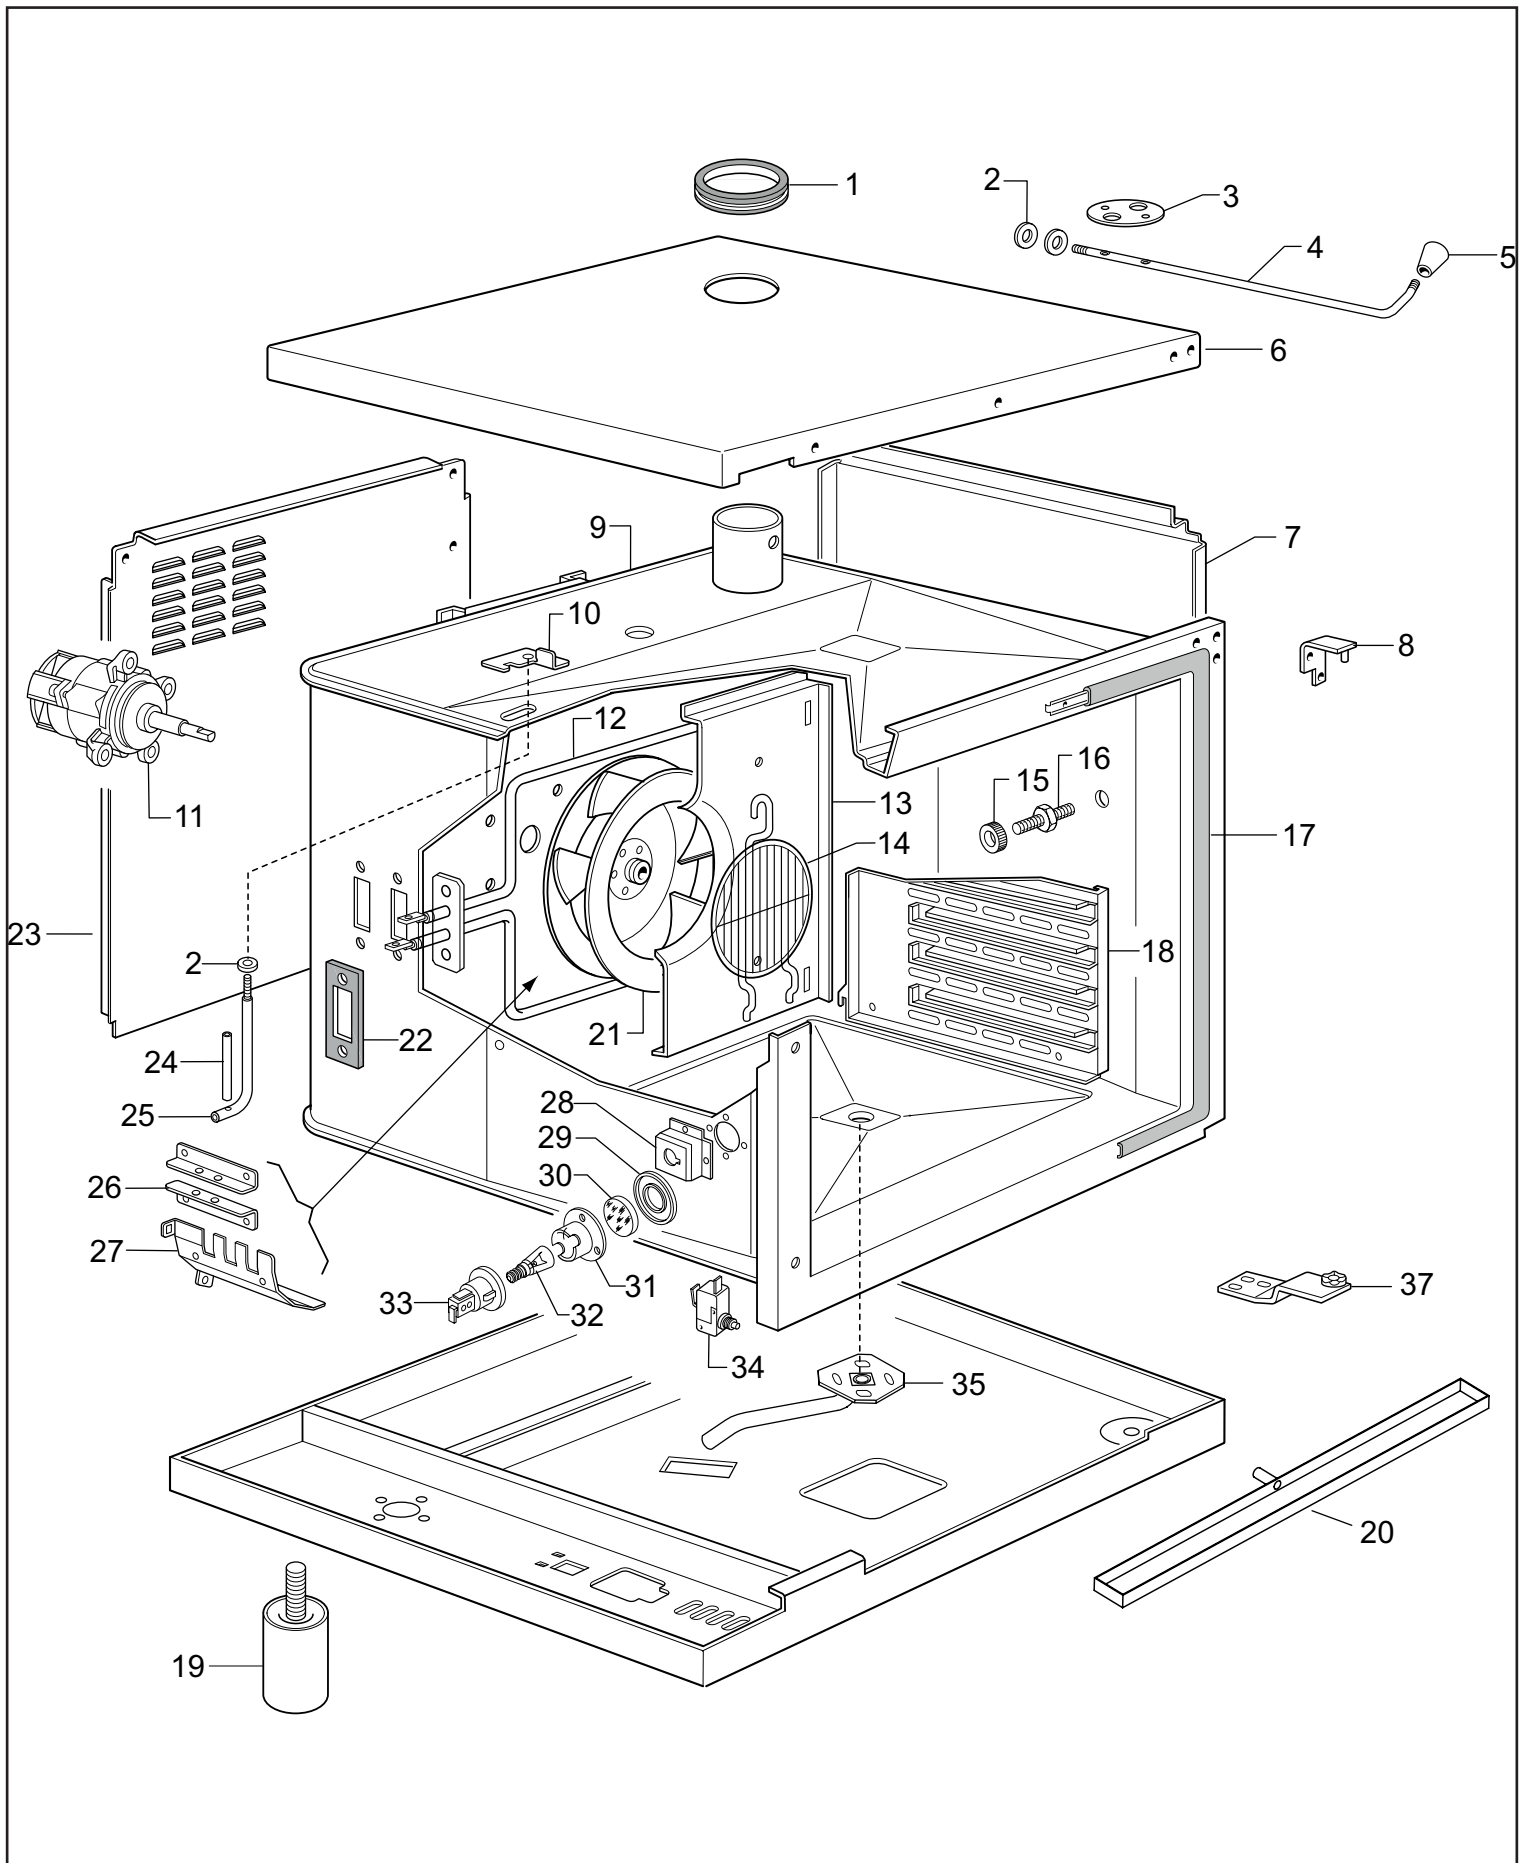

INDEX - INDICE

PAG.

OVEN CABINET	3
SPARE PART LISTS - OVEN CABINET	4
DOOR	5
SPARE PART LISTS - DOOR	6
ELECTRICAL COMPONENTS	7
SPARE PART LISTS - ELECTRICAL COMPONENTS	8

OVEN CABINET

From Ser. Nr.
Up to Ser. Nr.

Ed. 01 2023-05
Ed. 01 2023-12

Page: 3 @

Doc No: 595406K00